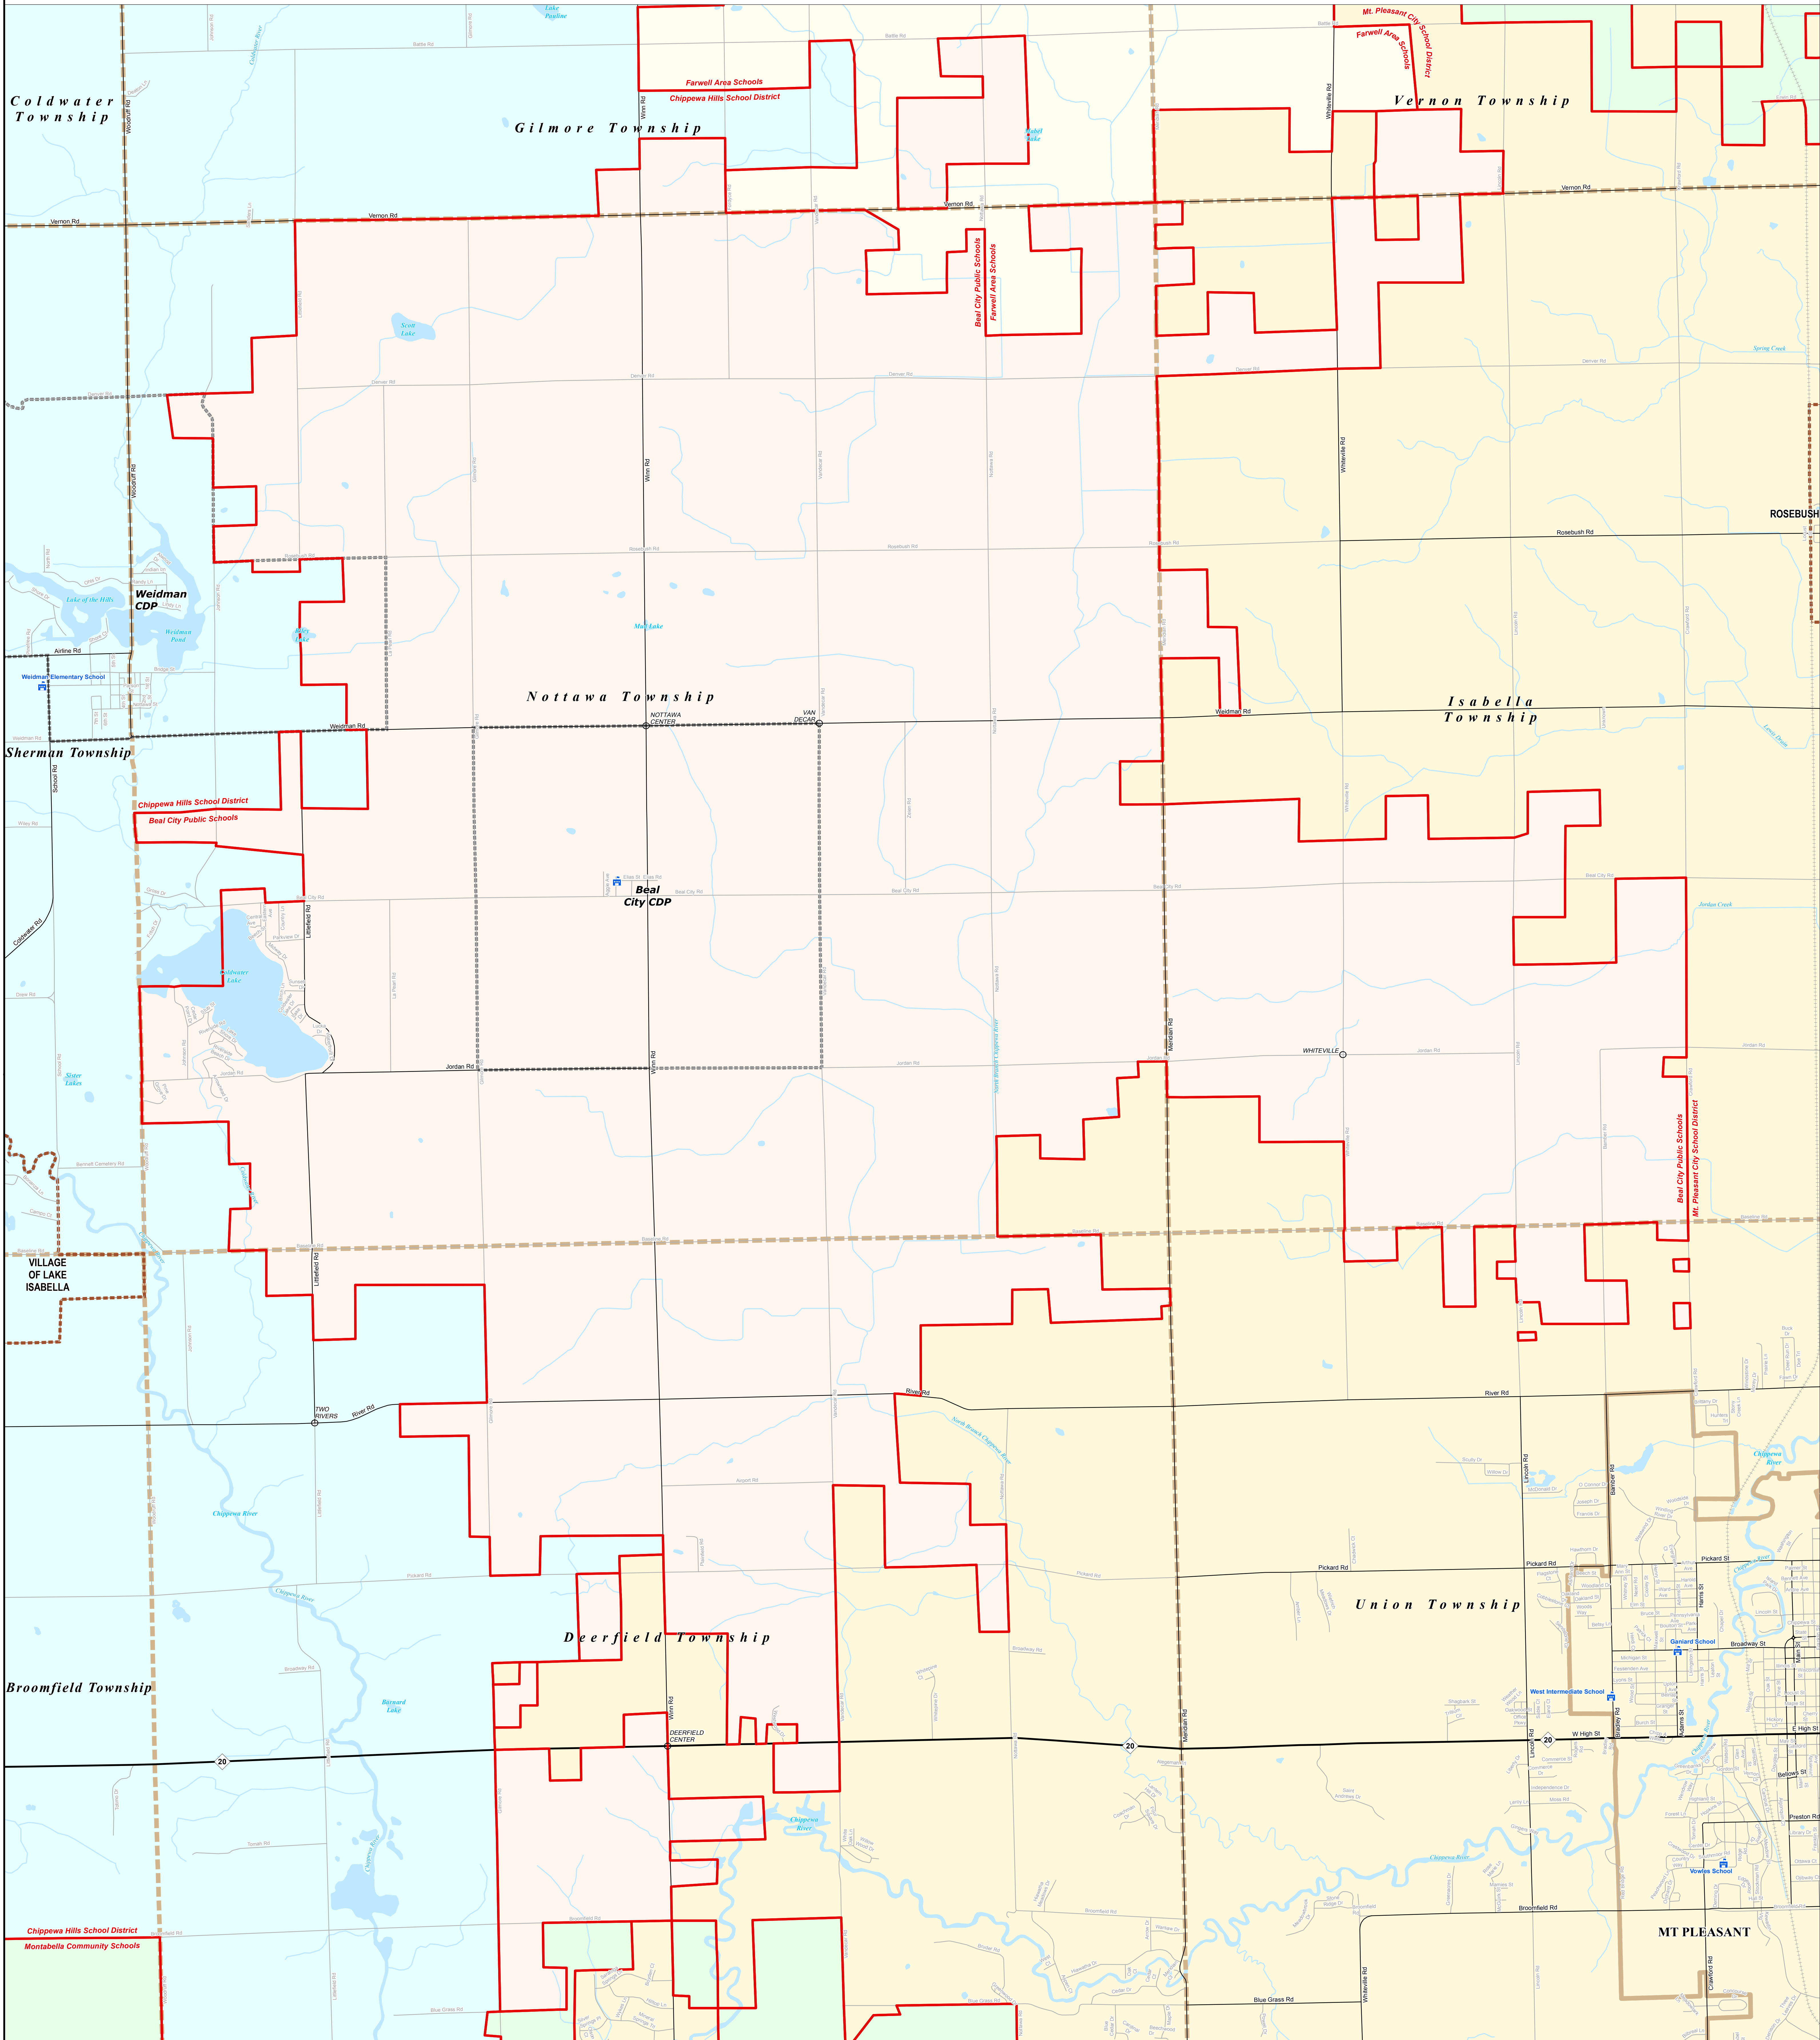

BEAL CITY PUBLIC SCHOOLS

Gratiot-Isabella RESD

0 0.25 0.5 1 Miles

*Note: Non K-12 School Districts identified with Asterisk (*) in Name

11/14/13

Legend	
School District	School District
County	School
City	Freeway
Township	Highway
Village	Primary Road
Census Designated Place	Local Road
Railroad	Water Feature
River, Stream, or Drain	

Source: Michigan Geographic Framework, v13a